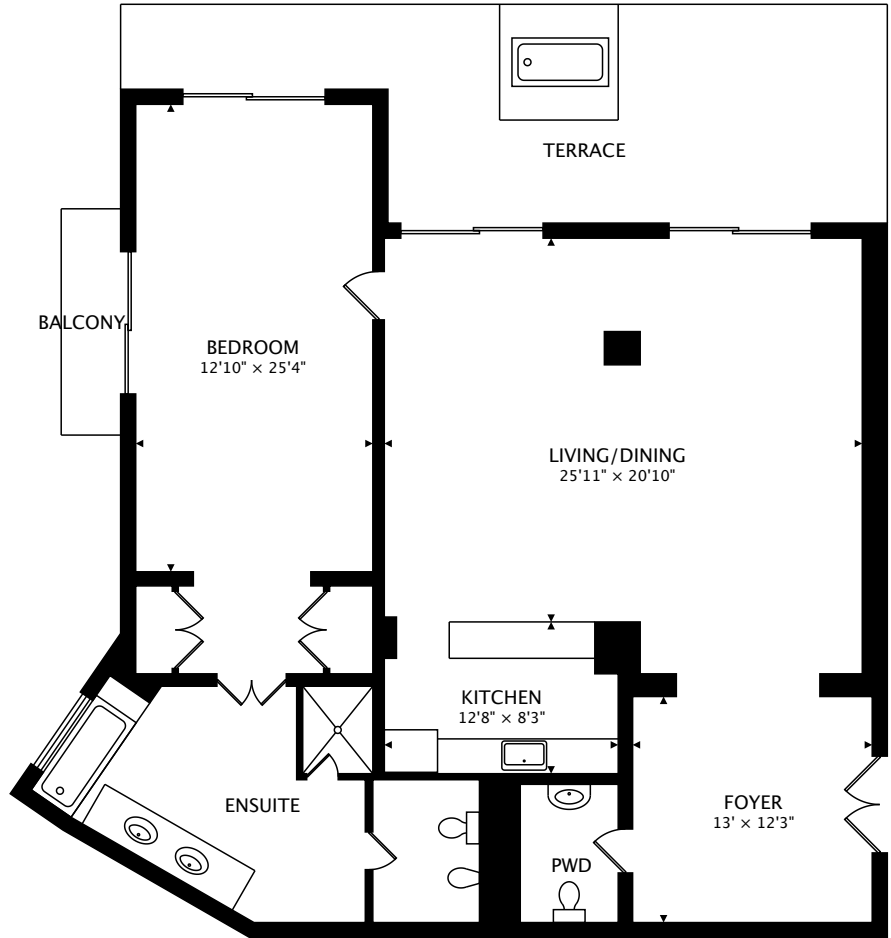

TOTAL
3428 sq ft + 777 sq ft BALCONY + 388 sq ft TERRACE

CAPTURED ON: 10 MAY 2017
DIMENSIONS, AREAS, LAYOUTS AND DETAILS ARE APPROXIMATE
AND SHOULD BE CONSIDERED ILLUSTRATIVE ONLY.

DELUXE OCEAN VIEW
190 sq ft + 562 sq ft BALCONY

HONEYMOON TROPICAL VIEW
1023 sq ft + 92 sq ft BALCONY

TOTAL
3428 sq ft + 777 sq ft BALCONY + 388 sq ft TERRACE

CAPTURED ON: 10 MAY 2017
DIMENSIONS, AREAS, LAYOUTS AND DETAILS ARE APPROXIMATE
AND SHOULD BE CONSIDERED ILLUSTRATIVE ONLY.

DELUXE TROPICAL VIEW
474 sq ft + 83 sq ft BALCONY

PRESIDENTIAL SUITE
1742 sq ft + 388 sq ft TERRACE + 40 sq ft BALCONY

TOTAL
3428 sq ft + 777 sq ft BALCONY + 388 sq ft TERRACE

CAPTURED ON: 10 MAY 2017
DIMENSIONS, AREAS, LAYOUTS AND DETAILS ARE APPROXIMATE
AND SHOULD BE CONSIDERED ILLUSTRATIVE ONLY.