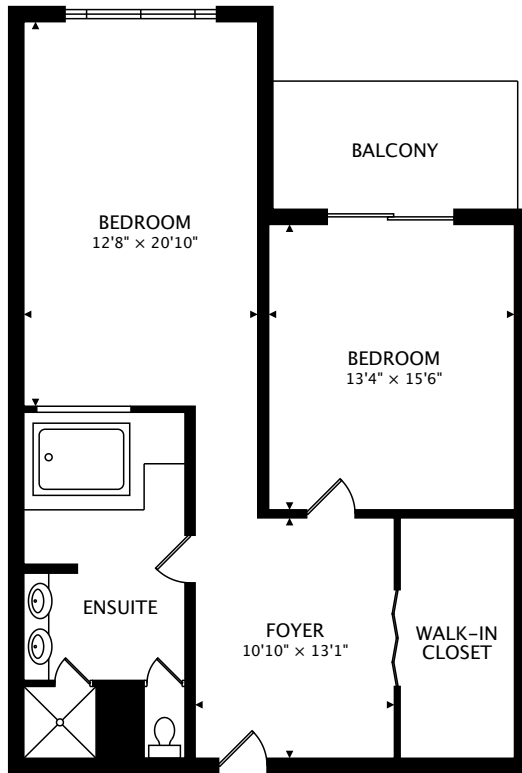

TOTAL
3428 sq ft + 777 sq ft BALCONY + 388 sq ft TERRACE

CAPTURED ON: 10 MAY 2017
DIMENSIONS, AREAS, LAYOUTS AND DETAILS ARE APPROXIMATE
AND SHOULD BE CONSIDERED ILLUSTRATIVE ONLY.

DELUXE OCEAN VIEW
190 sq ft + 562 sq ft BALCONY

HONEYMOON TROPICAL VIEW
1023 sq ft + 92 sq ft BALCONY

TOTAL
3428 sq ft + 777 sq ft BALCONY + 388 sq ft TERRACE

CAPTURED ON: 10 MAY 2017
DIMENSIONS, AREAS, LAYOUTS AND DETAILS ARE APPROXIMATE
AND SHOULD BE CONSIDERED ILLUSTRATIVE ONLY.

DELUXE TROPICAL VIEW
474 sq ft + 83 sq ft BALCONY

PRESIDENTIAL SUITE
1742 sq ft + 388 sq ft TERRACE + 40 sq ft BALCONY

TOTAL
3428 sq ft + 777 sq ft BALCONY + 388 sq ft TERRACE

CAPTURED ON: 10 MAY 2017
DIMENSIONS, AREAS, LAYOUTS AND DETAILS ARE APPROXIMATE
AND SHOULD BE CONSIDERED ILLUSTRATIVE ONLY.