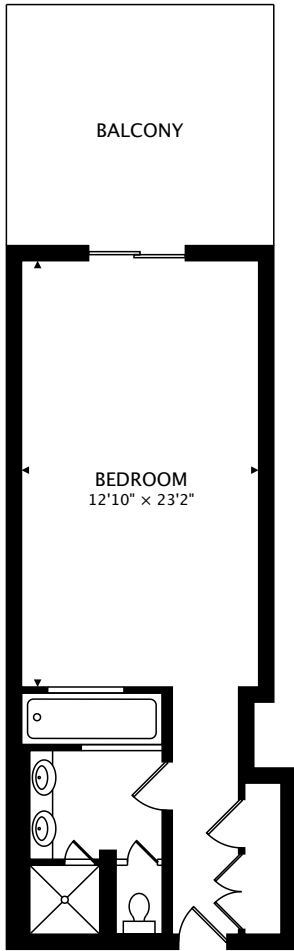

TOTAL
3428 sq ft + 777 sq ft BALCONY + 388 sq ft TERRACE

CAPTURED ON: 10 MAY 2017
DIMENSIONS, AREAS, LAYOUTS AND DETAILS ARE APPROXIMATE
AND SHOULD BE CONSIDERED ILLUSTRATIVE ONLY.

DELUXE OCEAN VIEW
190 sq ft + 562 sq ft BALCONY

HONEYMOON TROPICAL VIEW
1023 sq ft + 92 sq ft BALCONY

TOTAL
3428 sq ft + 777 sq ft BALCONY + 388 sq ft TERRACE

CAPTURED ON: 10 MAY 2017
DIMENSIONS, AREAS, LAYOUTS AND DETAILS ARE APPROXIMATE
AND SHOULD BE CONSIDERED ILLUSTRATIVE ONLY.

DELUXE TROPICAL VIEW
474 sq ft + 83 sq ft BALCONY

PRESIDENTIAL SUITE
1742 sq ft + 388 sq ft TERRACE + 40 sq ft BALCONY

TOTAL
3428 sq ft + 777 sq ft BALCONY + 388 sq ft TERRACE

CAPTURED ON: 10 MAY 2017
DIMENSIONS, AREAS, LAYOUTS AND DETAILS ARE APPROXIMATE
AND SHOULD BE CONSIDERED ILLUSTRATIVE ONLY.