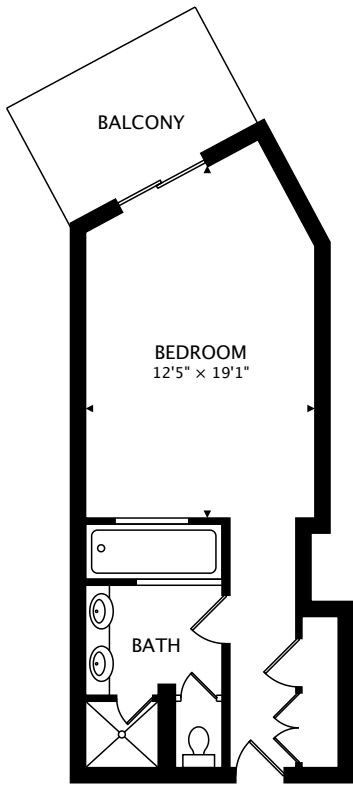

TOTAL
3428 sq ft + 777 sq ft BALCONY + 388 sq ft TERRACE

CAPTURED ON: 10 MAY 2017
DIMENSIONS, AREAS, LAYOUTS AND DETAILS ARE APPROXIMATE
AND SHOULD BE CONSIDERED ILLUSTRATIVE ONLY.

DELUXE OCEAN VIEW
190 sq ft + 562 sq ft BALCONY

HONEYMOON TROPICAL VIEW
1023 sq ft + 92 sq ft BALCONY

TOTAL
3428 sq ft + 777 sq ft BALCONY + 388 sq ft TERRACE

CAPTURED ON: 10 MAY 2017
DIMENSIONS, AREAS, LAYOUTS AND DETAILS ARE APPROXIMATE
AND SHOULD BE CONSIDERED ILLUSTRATIVE ONLY.

DELUXE TROPICAL VIEW
474 sq ft + 83 sq ft BALCONY

PRESIDENTIAL SUITE
1742 sq ft + 388 sq ft TERRACE + 40 sq ft BALCONY

TOTAL
3428 sq ft + 777 sq ft BALCONY + 388 sq ft TERRACE

CAPTURED ON: 10 MAY 2017
DIMENSIONS, AREAS, LAYOUTS AND DETAILS ARE APPROXIMATE
AND SHOULD BE CONSIDERED ILLUSTRATIVE ONLY.