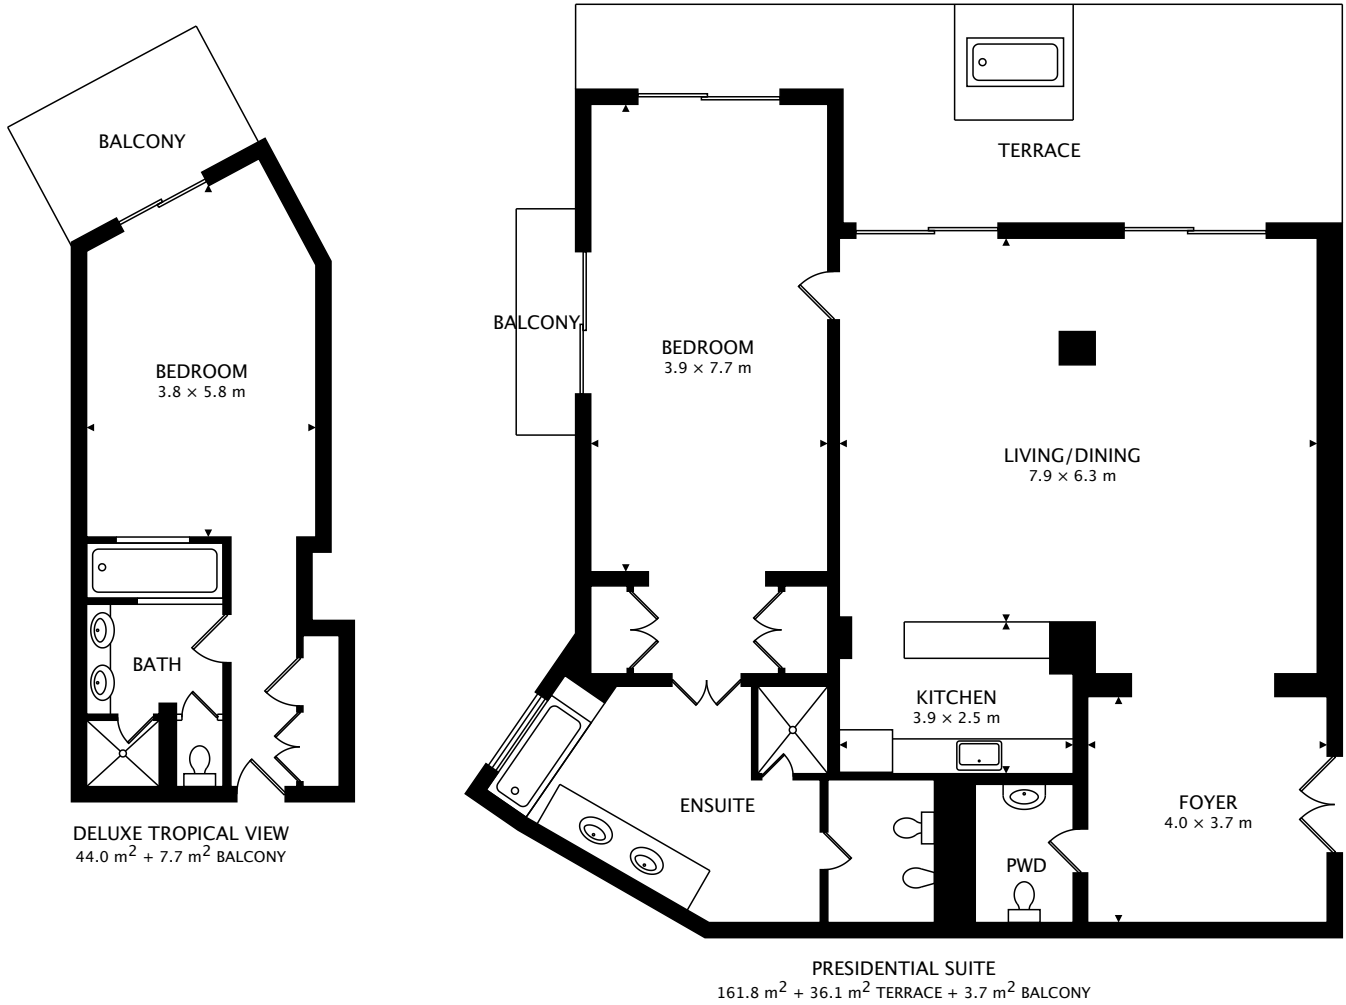

**TOTAL**  
318.5 m<sup>2</sup> + 72.2 m<sup>2</sup> BALCONY + 36.1 m<sup>2</sup> TERRACE

CAPTURED ON: 10 MAY 2017  
DIMENSIONS, AREAS, LAYOUTS AND DETAILS ARE APPROXIMATE  
AND SHOULD BE CONSIDERED ILLUSTRATIVE ONLY.

DELUXE OCEAN VIEW  
17.6 m<sup>2</sup> + 52.2 m<sup>2</sup> BALCONY

HONEYMOON TROPICAL VIEW  
95.0 m<sup>2</sup> + 8.6 m<sup>2</sup> BALCONY

TOTAL  
318.5 m<sup>2</sup> + 72.2 m<sup>2</sup> BALCONY + 36.1 m<sup>2</sup> TERRACE

CAPTURED ON: 10 MAY 2017  
DIMENSIONS, AREAS, LAYOUTS AND DETAILS ARE APPROXIMATE  
AND SHOULD BE CONSIDERED ILLUSTRATIVE ONLY.

TOTAL  
318.5 m<sup>2</sup> + 72.2 m<sup>2</sup> BALCONY + 36.1 m<sup>2</sup> TERRACE

CAPTURED ON: 10 MAY 2017  
DIMENSIONS, AREAS, LAYOUTS AND DETAILS ARE APPROXIMATE  
AND SHOULD BE CONSIDERED ILLUSTRATIVE ONLY.