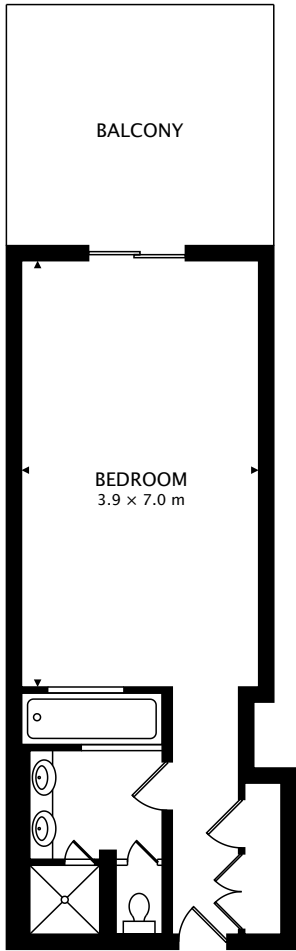

**TOTAL**  
318.5 m<sup>2</sup> + 72.2 m<sup>2</sup> BALCONY + 36.1 m<sup>2</sup> TERRACE

CAPTURED ON: 10 MAY 2017  
DIMENSIONS, AREAS, LAYOUTS AND DETAILS ARE APPROXIMATE  
AND SHOULD BE CONSIDERED ILLUSTRATIVE ONLY.

DELUXE OCEAN VIEW  
17.6 m<sup>2</sup> + 52.2 m<sup>2</sup> BALCONY

HONEYMOON TROPICAL VIEW  
95.0 m<sup>2</sup> + 8.6 m<sup>2</sup> BALCONY

TOTAL  
318.5 m<sup>2</sup> + 72.2 m<sup>2</sup> BALCONY + 36.1 m<sup>2</sup> TERRACE

CAPTURED ON: 10 MAY 2017  
DIMENSIONS, AREAS, LAYOUTS AND DETAILS ARE APPROXIMATE  
AND SHOULD BE CONSIDERED ILLUSTRATIVE ONLY.

TOTAL  
318.5 m<sup>2</sup> + 72.2 m<sup>2</sup> BALCONY + 36.1 m<sup>2</sup> TERRACE

CAPTURED ON: 10 MAY 2017  
DIMENSIONS, AREAS, LAYOUTS AND DETAILS ARE APPROXIMATE  
AND SHOULD BE CONSIDERED ILLUSTRATIVE ONLY.