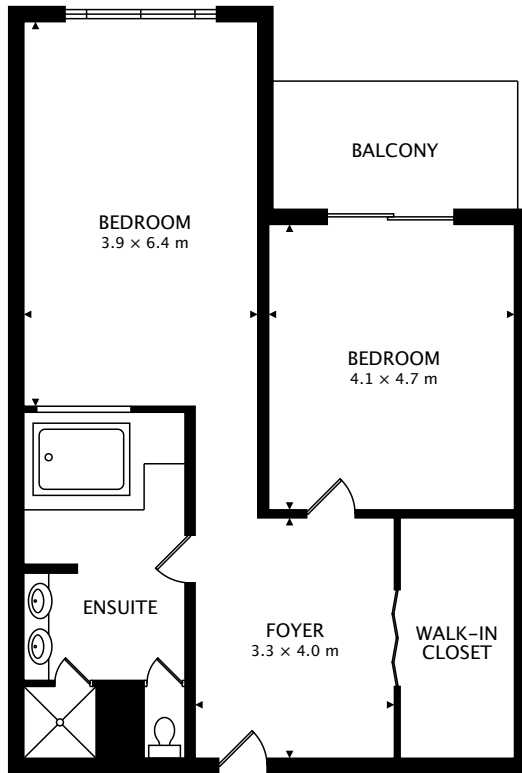

**TOTAL**  
318.5 m<sup>2</sup> + 72.2 m<sup>2</sup> BALCONY + 36.1 m<sup>2</sup> TERRACE

CAPTURED ON: 10 MAY 2017  
DIMENSIONS, AREAS, LAYOUTS AND DETAILS ARE APPROXIMATE  
AND SHOULD BE CONSIDERED ILLUSTRATIVE ONLY.

DELUXE OCEAN VIEW  
17.6 m<sup>2</sup> + 52.2 m<sup>2</sup> BALCONY

HONEYMOON TROPICAL VIEW  
95.0 m<sup>2</sup> + 8.6 m<sup>2</sup> BALCONY

TOTAL  
318.5 m<sup>2</sup> + 72.2 m<sup>2</sup> BALCONY + 36.1 m<sup>2</sup> TERRACE

CAPTURED ON: 10 MAY 2017  
DIMENSIONS, AREAS, LAYOUTS AND DETAILS ARE APPROXIMATE  
AND SHOULD BE CONSIDERED ILLUSTRATIVE ONLY.

TOTAL  
318.5 m<sup>2</sup> + 72.2 m<sup>2</sup> BALCONY + 36.1 m<sup>2</sup> TERRACE

CAPTURED ON: 10 MAY 2017  
DIMENSIONS, AREAS, LAYOUTS AND DETAILS ARE APPROXIMATE  
AND SHOULD BE CONSIDERED ILLUSTRATIVE ONLY.