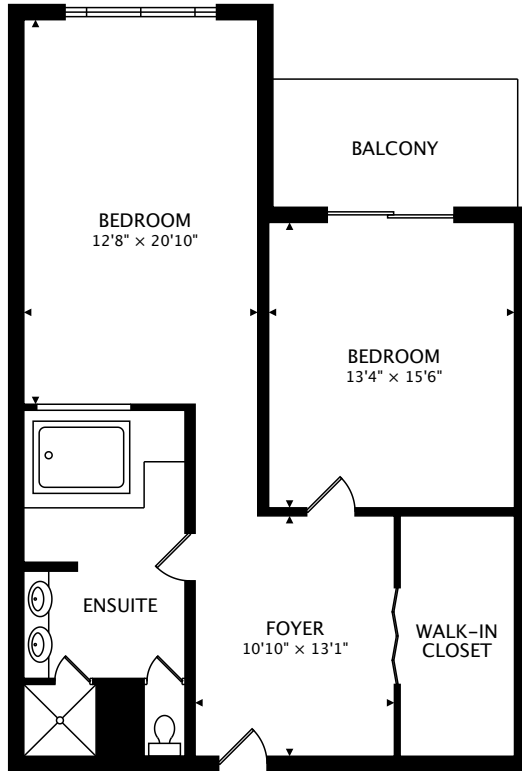

BALCONY

BEDROOM
12'8" × 20'10"

BEDROOM
13'4" × 15'6"

ENSUITE

FOYER
10'10" × 13'1"

WALK-IN
CLOSET

SUITE 2

1023 sq ft + 92 sq ft BALCONY

TOTAL

3428 sq ft + 777 sq ft BALCONY + 388 sq ft TERRACE

by 3D Scan Experts
real.vision | www.3dscanexperts.com

Secrets Capri Riviera Cancun

D: 18664673273

info.secr@secretresorts.com

<http://www.secretresorts.com/capri-riviera-cancun>