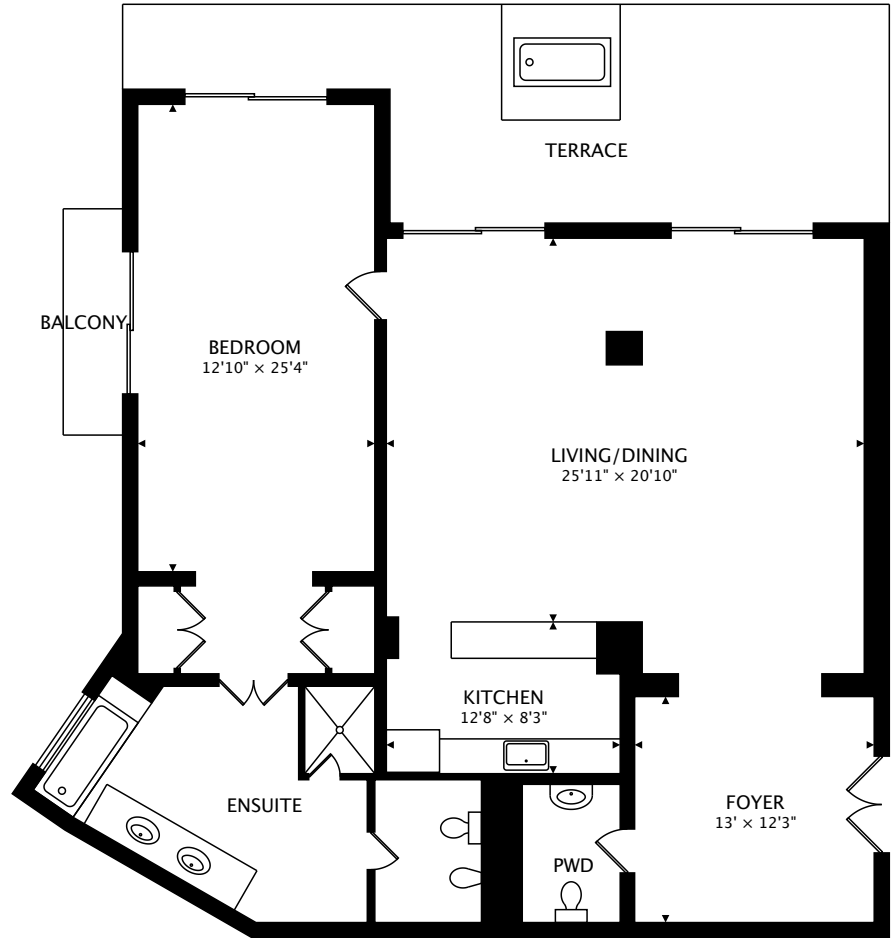

SUITE 4
1742 sq ft + 388 sq ft TERRACE + 40 sq ft BALCONY

TOTAL

3428 sq ft + 777 sq ft BALCONY + 388 sq ft TERRACE

by 3D Scan Experts
real.vision | www.3dscanexperts.com

Secrets Capri Riviera Cancun

D: 18664673273

info.secr@secretresorts.com

<http://www.secretresorts.com/capri-riviera-cancun>