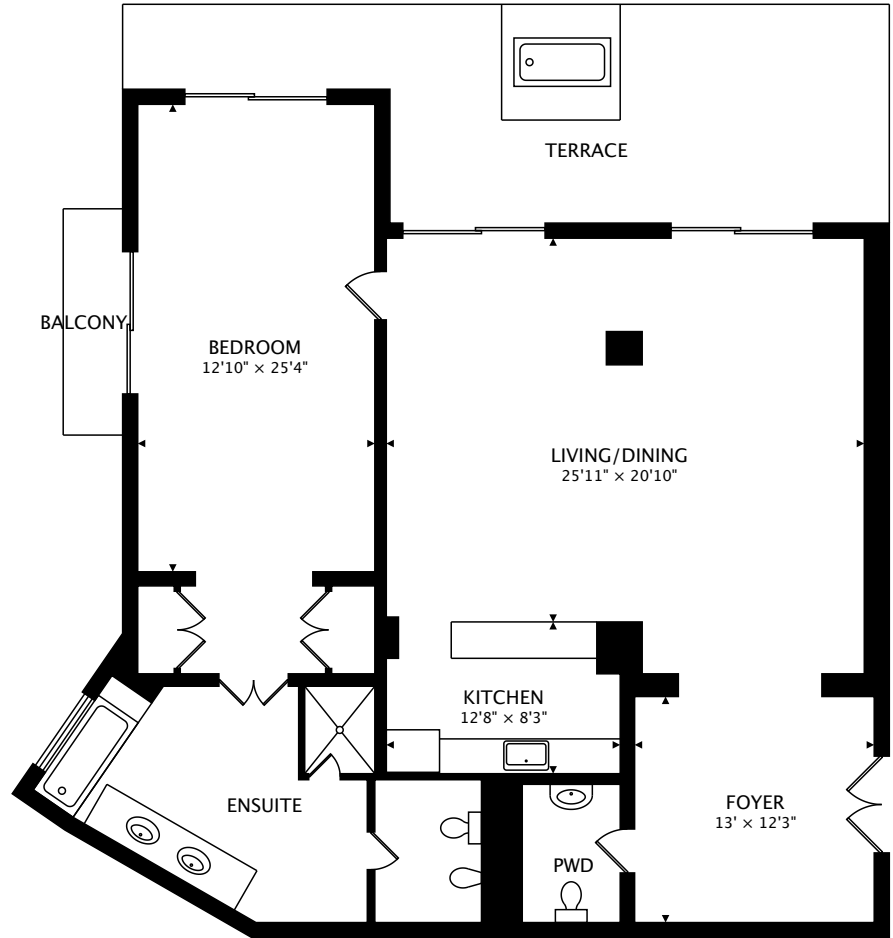

PRESIDENTIAL SUITE
1742 sq ft + 388 sq ft TERRACE + 40 sq ft BALCONY

TOTAL

3428 sq ft + 777 sq ft BALCONY + 388 sq ft TERRACE

by 3D Scan Experts
real.vision | www.3dscanexperts.com

Secrets Capri Riviera Cancun

D: 18664673273

info.secr@secretresorts.com

<http://www.secretresorts.com/capri-riviera-cancun>