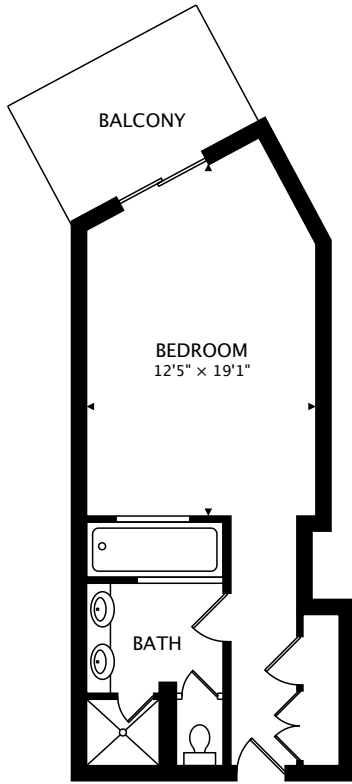

SUITE 3
474 sq ft + 83 sq ft BALCONY