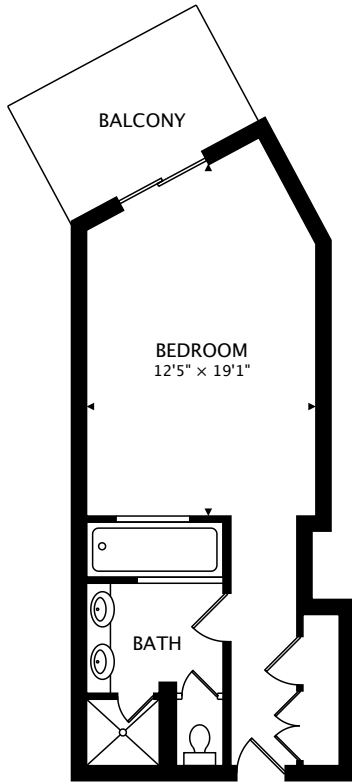

DELUXE TROPICAL VIEW
474 sq ft + 83 sq ft BALCONY