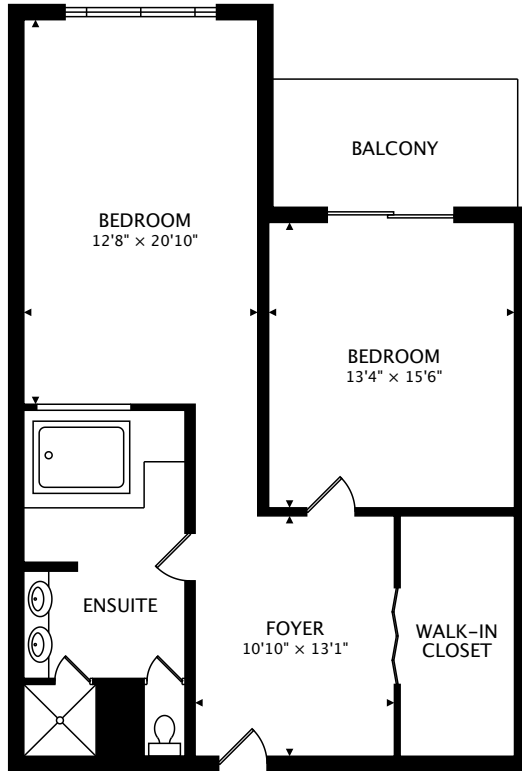

HONEYMOON TROPICAL VIEW
1023 sq ft + 92 sq ft BALCONY

TOTAL

3428 sq ft + 777 sq ft BALCONY + 388 sq ft TERRACE

by 3D Scan Experts
[real.vision | www.3dscanexperts.com](http://www.3dscanexperts.com)

Secrets Capri Riviera Cancun

D: 18664673273

info.secr@secretresorts.com