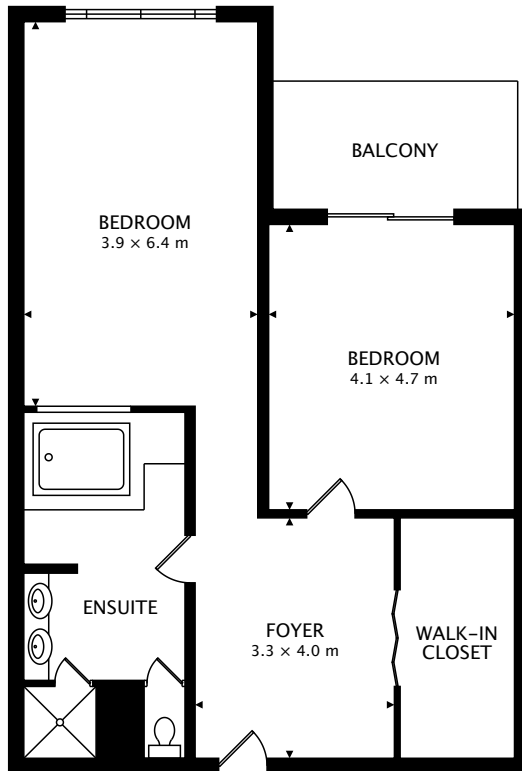

DELUXE OCEAN VIEW
17.6 m² + 52.2 m² BALCONY

HONEYMOON TROPICAL VIEW
95.0 m² + 8.6 m² BALCONY