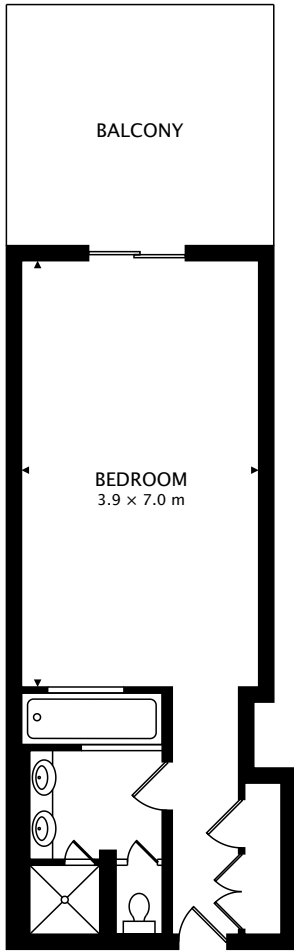

TOTAL
3427.9 m² + 776.6 m² BALCONY + 388.4 m² TERRACE

CAPTURED ON: 10 MAY 2017
DIMENSIONS, AREAS, LAYOUTS AND DETAILS ARE APPROXIMATE
AND SHOULD BE CONSIDERED ILLUSTRATIVE ONLY.

SUITE 1
17.6 m² + 52.2 m² BALCONY

SUITE 2
95.0 m² + 8.6 m² BALCONY

TOTAL
3427.9 m² + 776.6 m² BALCONY + 388.4 m² TERRACE

CAPTURED ON: 10 MAY 2017
DIMENSIONS, AREAS, LAYOUTS AND DETAILS ARE APPROXIMATE
AND SHOULD BE CONSIDERED ILLUSTRATIVE ONLY.

TOTAL
3427.9 m² + 776.6 m² BALCONY + 388.4 m² TERRACE

CAPTURED ON: 10 MAY 2017
DIMENSIONS, AREAS, LAYOUTS AND DETAILS ARE APPROXIMATE
AND SHOULD BE CONSIDERED ILLUSTRATIVE ONLY.