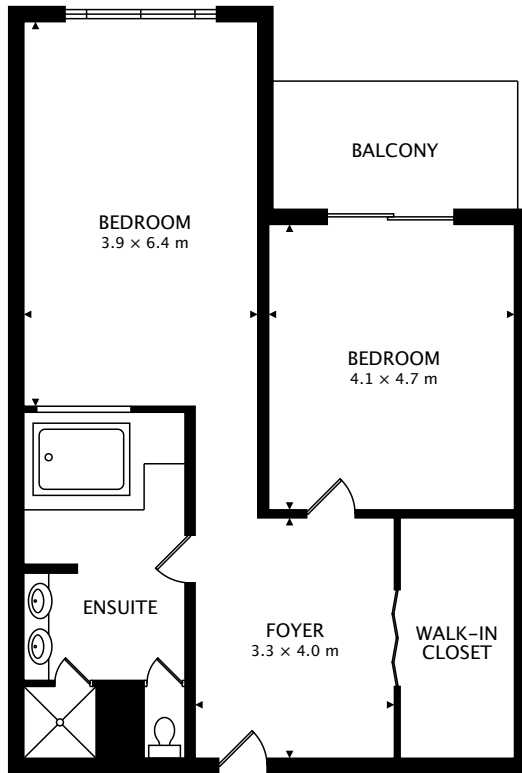

TOTAL
3427.9 m² + 776.6 m² BALCONY + 388.4 m² TERRACE

CAPTURED ON: 10 MAY 2017
DIMENSIONS, AREAS, LAYOUTS AND DETAILS ARE APPROXIMATE
AND SHOULD BE CONSIDERED ILLUSTRATIVE ONLY.

SUITE 1
17.6 m² + 52.2 m² BALCONY

SUITE 2
95.0 m² + 8.6 m² BALCONY

TOTAL
3427.9 m² + 776.6 m² BALCONY + 388.4 m² TERRACE

CAPTURED ON: 10 MAY 2017
DIMENSIONS, AREAS, LAYOUTS AND DETAILS ARE APPROXIMATE
AND SHOULD BE CONSIDERED ILLUSTRATIVE ONLY.

TOTAL
3427.9 m² + 776.6 m² BALCONY + 388.4 m² TERRACE

CAPTURED ON: 10 MAY 2017
DIMENSIONS, AREAS, LAYOUTS AND DETAILS ARE APPROXIMATE
AND SHOULD BE CONSIDERED ILLUSTRATIVE ONLY.