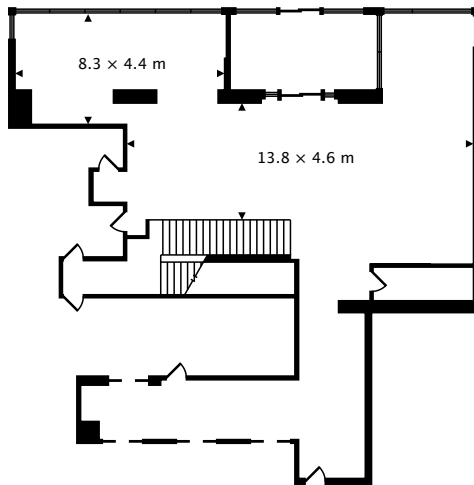

MEETING PLACE 1  
125.7 m<sup>2</sup>

MEETING PLACE 2  
123.1 m<sup>2</sup>

MEETING PLACE 3  
122.8 m<sup>2</sup>

MEETING PLACE 4  
58.6 m<sup>2</sup>

BOARDROOM 2  
37.3 m<sup>2</sup>

TOTAL  
2341.8 m<sup>2</sup>

Hyatt Place Edmonton Downtown

Edmonton Downtown

Hyatt Place

D: 587-525-1234

LOBBY SECOND  
703.7 m<sup>2</sup>

LOBBY MAIN  
231.2 m<sup>2</sup>

TOTAL  
2341.8 m<sup>2</sup>

by 3D Scan Experts  
real.vision | www.3dscanexperts.com

CAPTURED ON: 25 JAN 2017

DIMENSIONS, AREAS, LAYOUTS AND DETAILS ARE APPROXIMATE  
AND SHOULD BE CONSIDERED ILLUSTRATIVE ONLY

Hyatt Place Edmonton Downtown

Edmonton Downtown

Hyatt Place

D: 587-525-1234

<http://www.edmontondowntown.place.hyatt.com/en/hotel/home.html>

JASPER ROOM  
385.3 m<sup>2</sup>

HOT TUB ROOM  
149.2 m<sup>2</sup>

FITNESS ROOM  
131.5 m<sup>2</sup>

TOTAL  
2341.8 m<sup>2</sup>

by 3D Scan Experts  
[real.vision](http://real.vision) | [www.3dscanexperts.com](http://www.3dscanexperts.com)