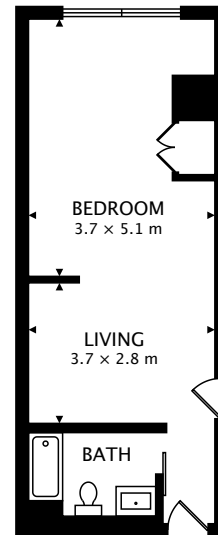

MEETING PLACE 1  
125.7 m<sup>2</sup>

MEETING PLACE 2  
123.1 m<sup>2</sup>

MEETING PLACE 3  
122.8 m<sup>2</sup>

MEETING PLACE 4  
58.6 m<sup>2</sup>

BOARDROOM 2  
37.3 m<sup>2</sup>

TOTAL  
2341.8 m<sup>2</sup>

JASPER ROOM  
385.3 m<sup>2</sup>

HOT TUB ROOM  
149.2 m<sup>2</sup>

FITNESS ROOM  
131.5 m<sup>2</sup>

TOTAL  
2341.8 m<sup>2</sup>

by 3D Scan Experts  
[real.vision](http://real.vision) | [www.3dscanexperts.com](http://www.3dscanexperts.com)

Hyatt Place Edmonton Downtown

Edmonton Downtown

Hyatt Place

D: 587-525-1234

SUITE 401  
84.1 m<sup>2</sup>

SUITE 402  
107.5 m<sup>2</sup>

SUITE 404  
40.3 m<sup>2</sup>

SUITE 405  
41.5 m<sup>2</sup>

CAPTURED ON: 25 JAN 2017

DIMENSIONS, AREAS, LAYOUTS AND DETAILS ARE APPROXIMATE AND SHOULD BE CONSIDERED ILLUSTRATIVE ONLY. [www.edmontondowntown.place.hyatt.com/en/hotel/home.html](http://www.edmontondowntown.place.hyatt.com/en/hotel/home.html)