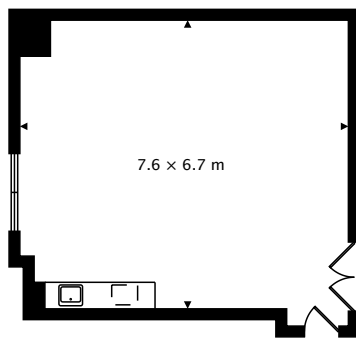

MEETING PLACE 1  
125.7 m<sup>2</sup>

MEETING PLACE 2  
123.1 m<sup>2</sup>

MEETING PLACE 3  
122.8 m<sup>2</sup>

MEETING PLACE 4  
58.6 m<sup>2</sup>

BOARDROOM 2  
37.3 m<sup>2</sup>

TOTAL  
2341.8 m<sup>2</sup>

Hyatt Place Edmonton Downtown

Edmonton Downtown

Hyatt Place

D: 587-525-1234

LOBBY SECOND  
703.7 m<sup>2</sup>

LOBBY MAIN  
231.2 m<sup>2</sup>

TOTAL  
2341.8 m<sup>2</sup>

by 3D Scan Experts  
real.vision | www.3dscanexperts.com