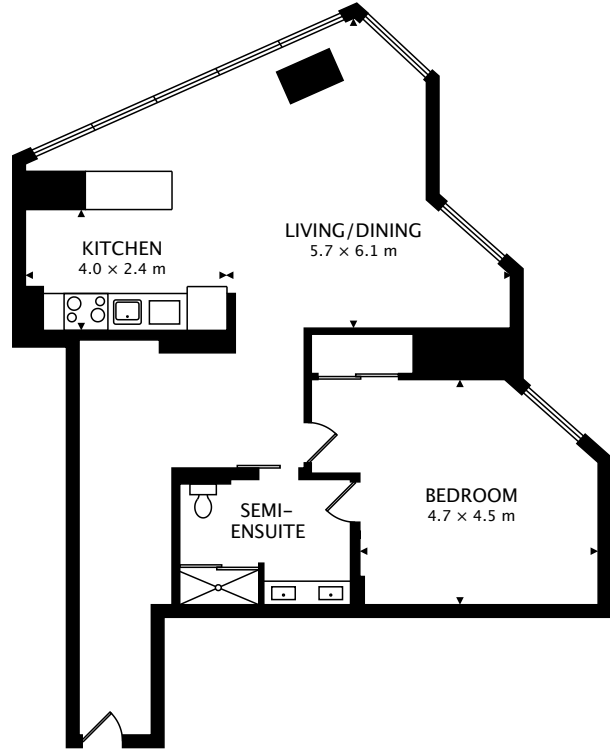

JASPER ROOM  
385.3 m<sup>2</sup>

HOT TUB ROOM  
149.2 m<sup>2</sup>

FITNESS ROOM  
131.5 m<sup>2</sup>

TOTAL  
2341.8 m<sup>2</sup>

by 3D Scan Experts  
[real.vision](http://real.vision) | [www.3dscanexperts.com](http://www.3dscanexperts.com)

CAPTURED ON: 25 JAN 2017  
DIMENSIONS, AREAS, LAYOUTS AND DETAILS ARE APPROXIMATE  
AND SHOULD BE CONSIDERED ILLUSTRATIVE ONLY  
[www.edmontondowntown.place.hyatt.com/en/hotel/home.html](http://www.edmontondowntown.place.hyatt.com/en/hotel/home.html)

Hyatt Place Edmonton Downtown

Edmonton Downtown

Hyatt Place

D: 587-525-1234

SUITE 401  
84.1 m<sup>2</sup>

SUITE 402  
107.5 m<sup>2</sup>

SUITE 404  
40.3 m<sup>2</sup>

SUITE 405  
41.5 m<sup>2</sup>

CAPTURED ON: 25 JAN 2017

DIMENSIONS, AREAS, LAYOUTS AND DETAILS ARE APPROXIMATE AND SHOULD BE CONSIDERED ILLUSTRATIVE ONLY. [www.edmontondowntown.place.hyatt.com/en/hotel/home.html](http://www.edmontondowntown.place.hyatt.com/en/hotel/home.html)