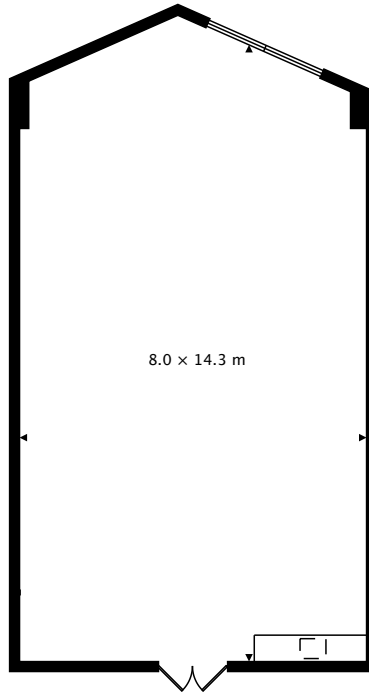

MEETING PLACE 1  
125.7 m<sup>2</sup>

MEETING PLACE 2  
123.1 m<sup>2</sup>

MEETING PLACE 3  
122.8 m<sup>2</sup>

MEETING PLACE 4  
58.6 m<sup>2</sup>

BOARDROOM 2  
37.3 m<sup>2</sup>

TOTAL  
2341.8 m<sup>2</sup>

by 3D Scan Experts  
[real.vision](http://real.vision) | [www.3dscanexperts.com](http://www.3dscanexperts.com)

CAPTURED ON: 25 JAN 2017  
DIMENSIONS, AREAS, LAYOUTS AND DETAILS ARE APPROXIMATE  
AND SHOULD BE CONSIDERED ILLUSTRATIVE.  
[www.edmontondowntown.place.hyatt.com/en/hotel/home.html](http://www.edmontondowntown.place.hyatt.com/en/hotel/home.html)

Hyatt Place Edmonton Downtown

Edmonton Downtown

Hyatt Place

D: 587-525-1234

LOBBY SECOND  
703.7 m<sup>2</sup>

LOBBY MAIN  
231.2 m<sup>2</sup>

TOTAL  
2341.8 m<sup>2</sup>

by 3D Scan Experts  
real.vision | www.3dscanexperts.com