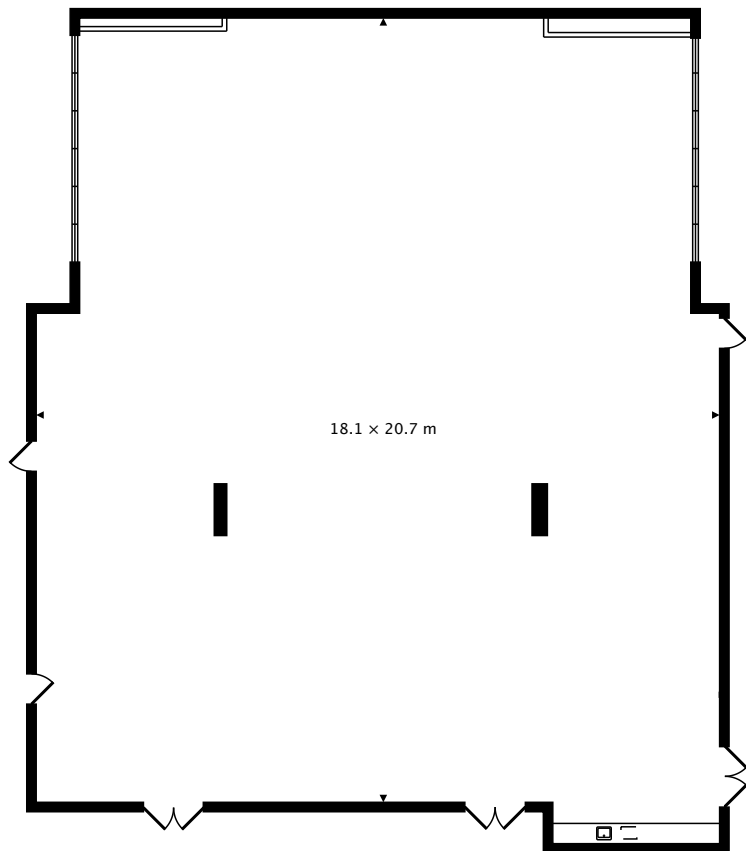

JASPER ROOM  
385.3 m<sup>2</sup>

HOT TUB ROOM  
149.2 m<sup>2</sup>

FITNESS ROOM  
131.5 m<sup>2</sup>

TOTAL  
2341.8 m<sup>2</sup>

by 3D Scan Experts  
[real.vision](http://real.vision) | [www.3dscanexperts.com](http://www.3dscanexperts.com)