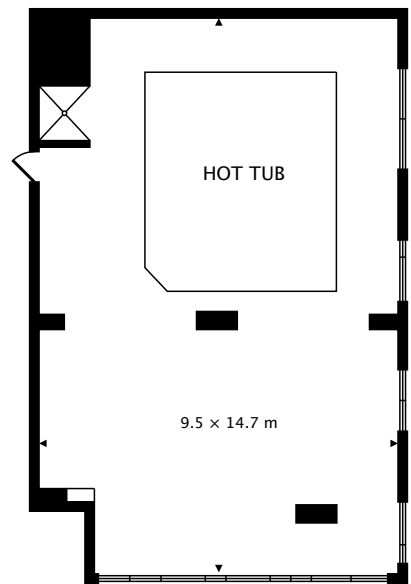

MEETING PLACE 1  
125.7 m<sup>2</sup>

MEETING PLACE 2  
123.1 m<sup>2</sup>

MEETING PLACE 3  
122.8 m<sup>2</sup>

MEETING PLACE 4  
58.6 m<sup>2</sup>

BOARDROOM 2  
37.3 m<sup>2</sup>

TOTAL  
2341.8 m<sup>2</sup>

CAPTURED ON: 25 JAN 2017

DIMENSIONS, AREAS, LAYOUTS AND DETAILS ARE APPROXIMATE  
AND SHOULD BE CONSIDERED ILLUSTRATIVE ONLY

Hyatt Place Edmonton Downtown

Edmonton Downtown

Hyatt Place

D: 587-525-1234

<http://www.edmontondowntown.place.hyatt.com/en/hotel/home.html>

JASPER ROOM  
385.3 m<sup>2</sup>

HOT TUB ROOM  
149.2 m<sup>2</sup>

FITNESS ROOM  
131.5 m<sup>2</sup>

TOTAL  
2341.8 m<sup>2</sup>

by 3D Scan Experts  
[real.vision](http://real.vision) | [www.3dscanexperts.com](http://www.3dscanexperts.com)

CAPTURED ON: 25 JAN 2017  
DIMENSIONS, AREAS, LAYOUTS AND DETAILS ARE APPROXIMATE  
AND SHOULD BE CONSIDERED ILLUSTRATIVE ONLY  
[www.edmontondowntown.place.hyatt.com/en/hotel/home.html](http://www.edmontondowntown.place.hyatt.com/en/hotel/home.html)