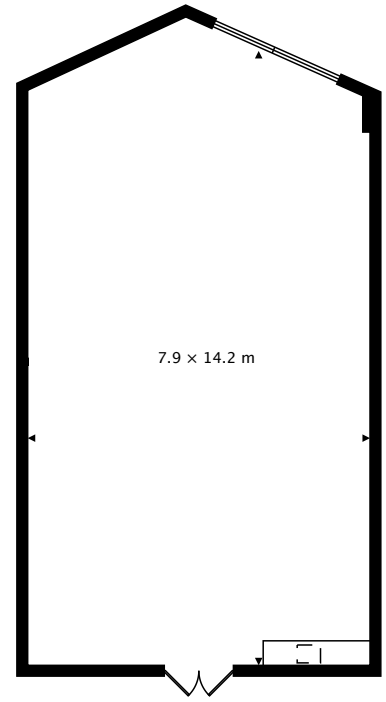

MEETING PLACE 1  
125.7 m<sup>2</sup>

MEETING PLACE 2  
123.1 m<sup>2</sup>

MEETING PLACE 3  
122.8 m<sup>2</sup>

MEETING PLACE 4  
58.6 m<sup>2</sup>

BOARDROOM 2  
37.3 m<sup>2</sup>

TOTAL  
2341.8 m<sup>2</sup>

by 3D Scan Experts  
[real.vision](http://real.vision) | [www.3dscanexperts.com](http://www.3dscanexperts.com)

CAPTURED ON: 25 JAN 2017  
DIMENSIONS, AREAS, LAYOUTS AND DETAILS ARE APPROXIMATE  
AND SHOULD BE CONSIDERED ILLUSTRATIVE.  
[www.edmontondowntown.place.hyatt.com/en/hotel/home.html](http://www.edmontondowntown.place.hyatt.com/en/hotel/home.html)

Hyatt Place Edmonton Downtown

Edmonton Downtown

Hyatt Place

D: 587-525-1234

LOBBY SECOND  
703.7 m<sup>2</sup>

LOBBY MAIN  
231.2 m<sup>2</sup>

TOTAL  
2341.8 m<sup>2</sup>

by 3D Scan Experts  
real.vision | www.3dscanexperts.com

JASPER ROOM  
385.3 m<sup>2</sup>

HOT TUB ROOM  
149.2 m<sup>2</sup>

FITNESS ROOM  
131.5 m<sup>2</sup>

TOTAL  
2341.8 m<sup>2</sup>

by 3D Scan Experts  
[real.vision](http://real.vision) | [www.3dscanexperts.com](http://www.3dscanexperts.com)