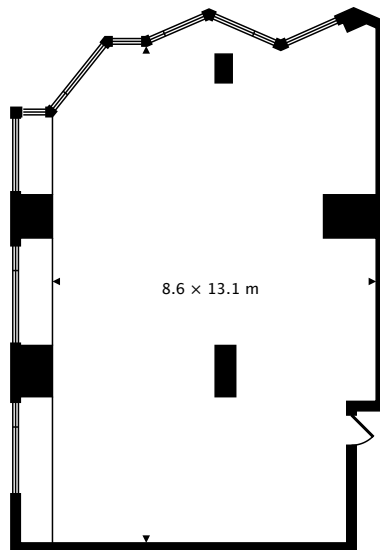

MEETING PLACE 1  
125.7 m<sup>2</sup>

MEETING PLACE 2  
123.1 m<sup>2</sup>

MEETING PLACE 3  
122.8 m<sup>2</sup>

MEETING PLACE 4  
58.6 m<sup>2</sup>

BOARDROOM 2  
37.3 m<sup>2</sup>

TOTAL  
2341.8 m<sup>2</sup>

CAPTURED ON: 25 JAN 2017

DIMENSIONS, AREAS, LAYOUTS AND DETAILS ARE APPROXIMATE  
AND SHOULD BE CONSIDERED ILLUSTRATIVE ONLY

Hyatt Place Edmonton Downtown

Edmonton Downtown

Hyatt Place

D: 587-525-1234

<http://www.edmontondowntown.place.hyatt.com/en/hotel/home.html>

JASPER ROOM  
385.3 m<sup>2</sup>

HOT TUB ROOM  
149.2 m<sup>2</sup>

FITNESS ROOM  
131.5 m<sup>2</sup>

TOTAL  
2341.8 m<sup>2</sup>

by 3D Scan Experts  
[real.vision](http://real.vision) | [www.3dscanexperts.com](http://www.3dscanexperts.com)