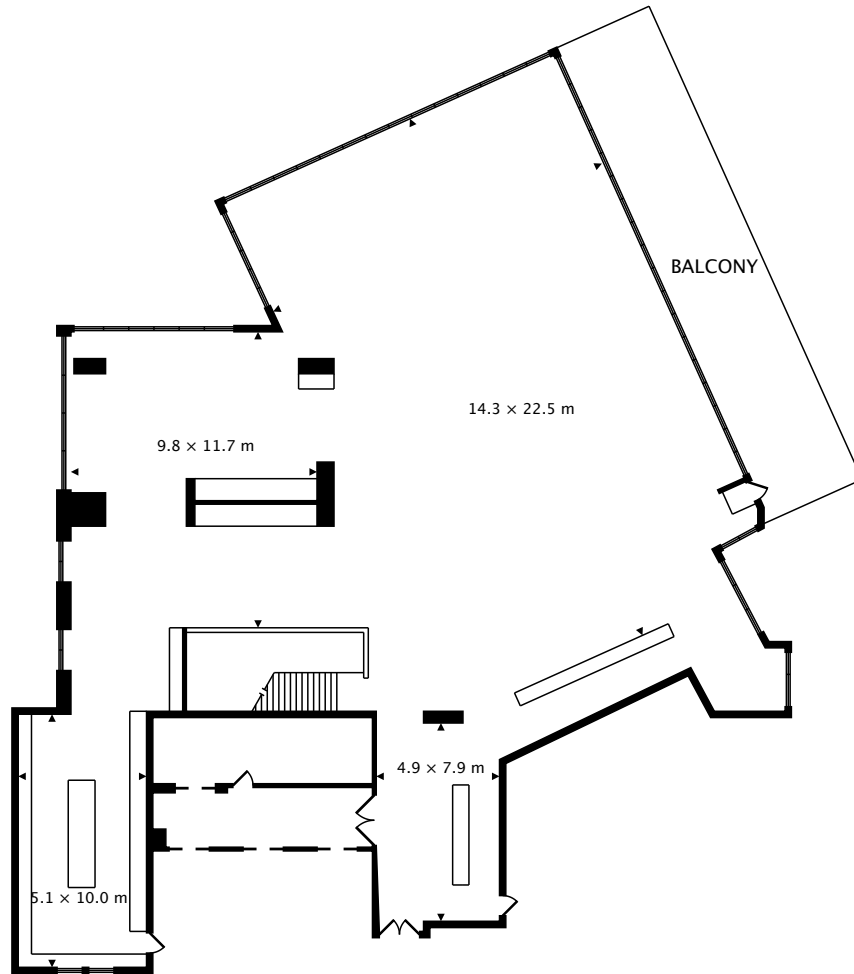

MEETING PLACE 1  
125.7 m<sup>2</sup>

MEETING PLACE 2  
123.1 m<sup>2</sup>

MEETING PLACE 3  
122.8 m<sup>2</sup>

MEETING PLACE 4  
58.6 m<sup>2</sup>

BOARDROOM 2  
37.3 m<sup>2</sup>

TOTAL  
2341.8 m<sup>2</sup>

by 3D Scan Experts  
[real.vision](http://real.vision) | [www.3dscanexperts.com](http://www.3dscanexperts.com)

CAPTURED ON: 25 JAN 2017  
DIMENSIONS, AREAS, LAYOUTS AND DETAILS ARE APPROXIMATE  
AND SHOULD BE CONSIDERED ILLUSTRATIVE.  
[www.edmontondowntown.place.hyatt.com/en/hotel/home.html](http://www.edmontondowntown.place.hyatt.com/en/hotel/home.html)

Hyatt Place Edmonton Downtown

Edmonton Downtown

Hyatt Place

D: 587-525-1234

LOBBY SECOND  
703.7 m<sup>2</sup>

LOBBY MAIN  
231.2 m<sup>2</sup>

TOTAL  
2341.8 m<sup>2</sup>

by 3D Scan Experts  
real.vision | www.3dscanexperts.com

JASPER ROOM  
385.3 m<sup>2</sup>

HOT TUB ROOM  
149.2 m<sup>2</sup>

FITNESS ROOM  
131.5 m<sup>2</sup>

TOTAL  
2341.8 m<sup>2</sup>

by 3D Scan Experts  
[real.vision](http://real.vision) | [www.3dscanexperts.com](http://www.3dscanexperts.com)