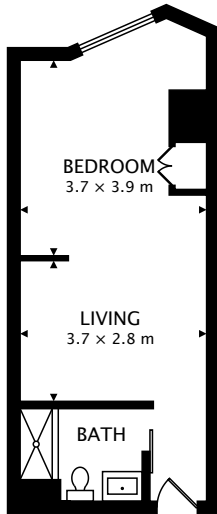

JASPER ROOM  
385.3 m<sup>2</sup>

HOT TUB ROOM  
149.2 m<sup>2</sup>

FITNESS ROOM  
131.5 m<sup>2</sup>

TOTAL  
2341.8 m<sup>2</sup>

by 3D Scan Experts  
[real.vision](http://real.vision) | [www.3dscanexperts.com](http://www.3dscanexperts.com)

CAPTURED ON: 25 JAN 2017  
DIMENSIONS, AREAS, LAYOUTS AND DETAILS ARE APPROXIMATE  
AND SHOULD BE CONSIDERED ILLUSTRATIVE ONLY  
[www.edmontondowntown.place.hyatt.com/en/hotel/home.html](http://www.edmontondowntown.place.hyatt.com/en/hotel/home.html)

Hyatt Place Edmonton Downtown

Edmonton Downtown

Hyatt Place

D: 587-525-1234

SUITE 401  
84.1 m<sup>2</sup>

SUITE 402  
107.5 m<sup>2</sup>

SUITE 404  
40.3 m<sup>2</sup>

SUITE 405  
41.5 m<sup>2</sup>

CAPTURED ON: 25 JAN 2017

DIMENSIONS, AREAS, LAYOUTS AND DETAILS ARE APPROXIMATE AND SHOULD BE CONSIDERED ILLUSTRATIVE ONLY. [www.edmontondowntown.place.hyatt.com/en/hotel/home.html](http://www.edmontondowntown.place.hyatt.com/en/hotel/home.html)