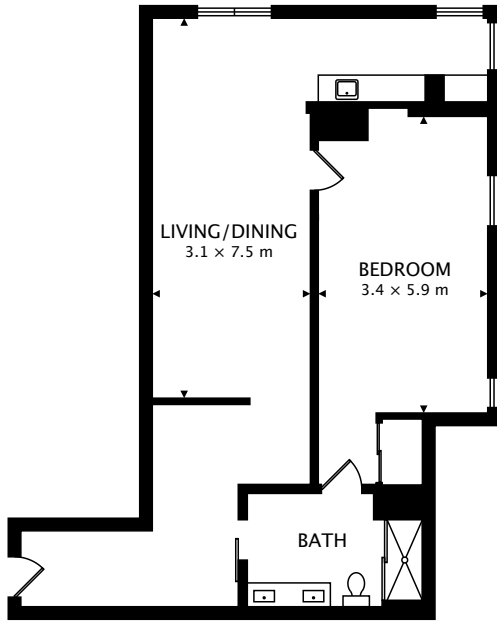

SUITE 401
84.1 m²